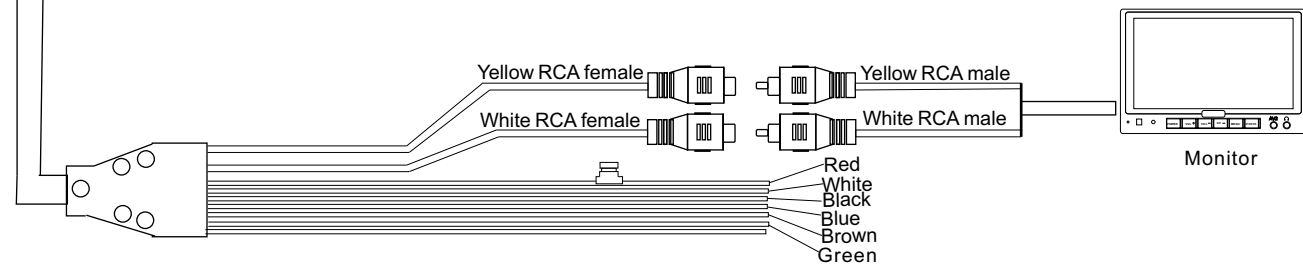

MM-107

Rear Panel

DVD

Black 8 pin female

Single red wire for positive power supply of DC / 12-32V.
 Single black wire for GND.
 Single brown wire to positive power wire of back-up light.
 Single white wire to positive power wire of left turn light .
 Single blue wire to positive power wire of right turn light .
 Single green wire for the trigger control .
 Yellow RCA female for video output .
 White RCA female for audio output.

Monitor

Sonar Safety Systems, Inc.

CSW - 712

Connection Diagram

CSW - 712